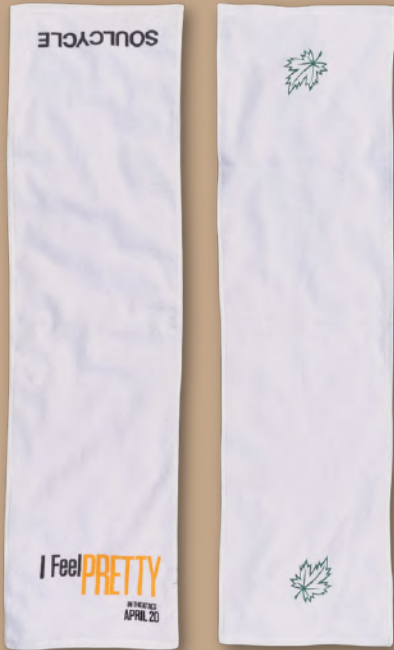

COTTON FITNESS TOWELS

T814 - 100% COTTON VELOUR FITNESS TOWELS 12"X44"

USD

$4.90/pc
blank (C)

CAD

$7.00/pc
blank (C)